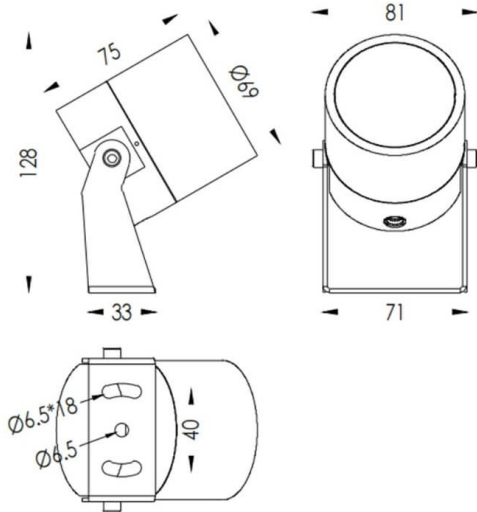

## TUBEO-R

Item code	86.OS04.3321.01
Product type	Outdoor
Category	Spike Spot Light
Family	TUBEO-R
Subfamily	TUBEO-R
Pictograms	

### Dimensions

Product dimensions (mm) 69(Dia)X75(H)mm

### Scheme

Product	
Real power (W)	10
Real luminous flux (Lm)	900
Luminous efficiency (Lm/W)	90
Beam angle (°)	12
Life time (h)	50000h L70B10
IP	65
Control gear	ON-OFF
Average life time (h)	50000h L70B10
Colour temperature (K)	3000
Colour consistency (SDCM)	SDCM3
CRI	80
IK	IK10